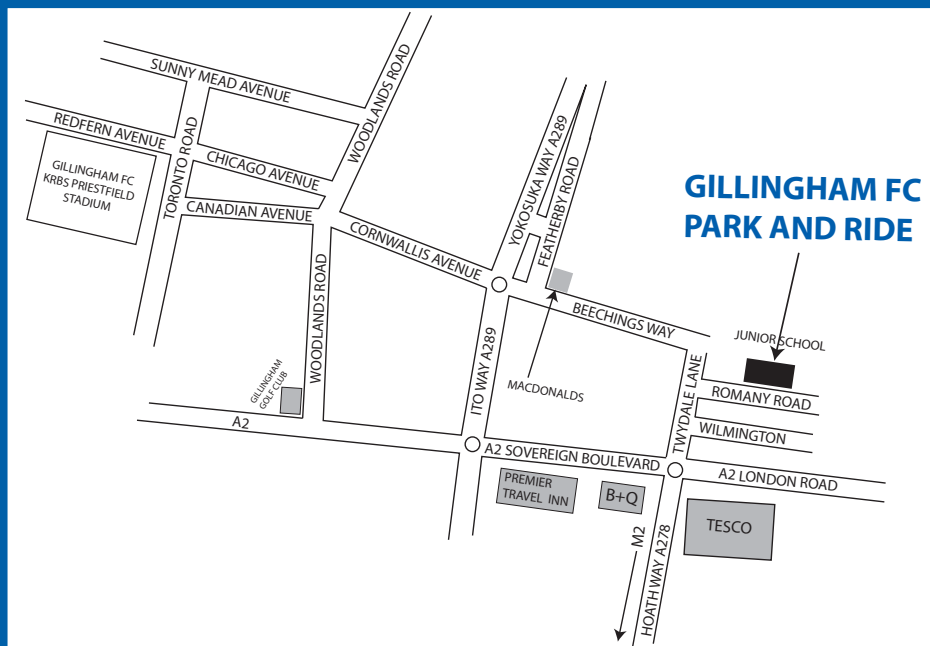

krbs.com
MAIN CLUB SPONSOR

Why not take advantage of Gillingham Football Clubs Park and Ride Scheme, available at Twydall Junior School, Luxury Transfer To And From The Stadium, Just £5 Per Car.

For Further Information
Please Call 01634 350350
www.gillinghamfootballclub.com